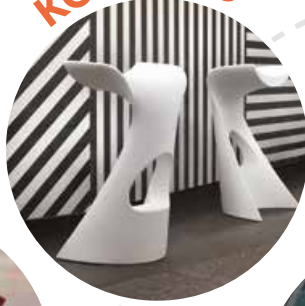

SLIDE®

Icons

SLIDE has always loved making icons: our story is told through shapes, textures and colours of the items we have created over time. Our products become ambassadors and they take us all over the world: special protagonists with a pop, colourful and ironic soul. They are also the result of a deep and constant research for sustainable materials. A history studded with icons that have accompanied design lovers for over twenty years.

2002

GLOBO

IL VASO

2008

LOW LITA

KONCORD

PURE

QUEEN OF LOVE

2007

2009

2011

2019

MARA

CUCUN

2017

HEXA

MIRROR OF LOVE

2013

AMORE

PEAK

2015

2018

GIOTTO

OTTOCENTO

CORDIALE

2021

AMBROGIO | AMANDA

LUNA

2022

BIG KROKO